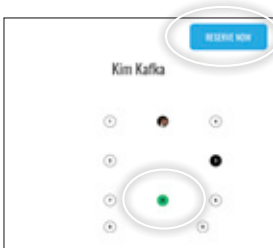

Download the
Merritt Clubs
app today!

When you sign-up in the app, please remember to use the same email you have on your Merritt membership account.

SIGNING UP FOR A CLASS

This process also applies to signing up for a slot at the pool or in the Kids' Club

Step 1: Open the Merritt Clubs app

Step 2: Select "Group Fitness"

Step 3: Choose your club location and your class
(Registration will open two hours before the class time.)

Step 4: Select your spot and click "Reserve Now"