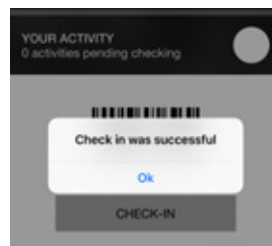

Step 8: Note the pop-up confirming your registration was successful and head to class!

You can also use merritt.motionvibe.com to sign up

*All members on the roster will have until 10 minutes prior to the class start time to check in. At 10 minutes prior to class start, anyone not checked in will be moved off the roster and the wait list will be given the chance to take their place.

REVIEWING A CLASS

Step 1: After class is over, open your Merritt Clubs app