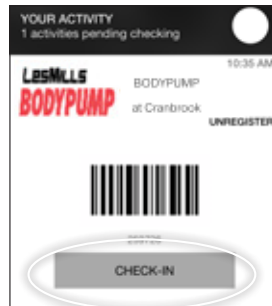

Download the
Merritt Clubs
app today!

When you sign-up in the app, please remember to use the same email you have on your Merritt membership account.

SIGNING UP FOR A CLASS

This process also applies to signing up for a slot at the pool or in the Kids' Club

Step 1: Open the Merritt Clubs app

Step 2: Select "Group Fitness"

Step 3: Choose your club location and your class
(Registration will open two hours before the class time.)

Step 4: Select your spot and click "Reserve Now"

Step 5: Confirm your registration on the pop up screen*

Step 6: When you arrive at the club, check-in to class
(If you fail to check in to the class 10 minutes or more before it starts, your spot will be available to anyone in the club.)