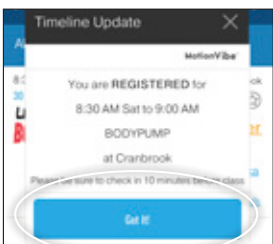

Download the
Merritt Clubs
app today!

When you sign-up in the app, please remember to use the same email you have on your Merritt membership account.

SIGNING UP FOR A CLASS

This process also applies to signing up for a slot at the pool or in the Kids' Club

Step 1: Open the Merritt Clubs app

Step 2: Select "Group Fitness"

Step 3: Choose your club location and your class
(Registration will open two hours before the class time.)

Step 4: Select your spot and click "Reserve Now"

Step 5: Confirm your registration on the pop up screen*

Step 6: When you arrive at the club, check-in to class
(If you fail to check in to the class 10 minutes or more before it starts, your spot will be available to anyone in the club.)