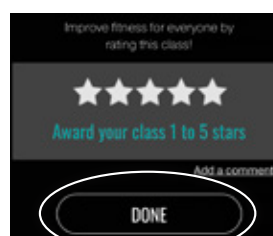

REVIEWING A CLASS

Step 1: After class is over, open your Merritt Clubs app

Step 2: Click "Group Fitness"

Step 3: Find the class you took and select "Review this class"

Step 4: Review the class and then click "DONE"