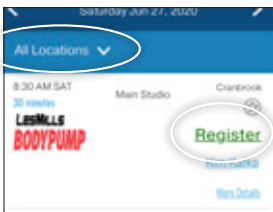

GUIDE TO USING THE MERRITT CLUBS APP

Group
Fitness

Programs

Personal
Training

Aquatics

With our app, you can:

- register and check-in for classes, a spot at the pool, or for the Kids' Club
- store your barcode to scan at check-in
- stay up to date on what is happening in the club
- track and redeem Merritt Rewards points
- and much more!

Download the
Merritt Clubs
app today!

When you sign-up in the app, please remember to use the same email you have on your Merritt membership account.

SIGNING UP FOR A CLASS

This process also applies to signing up for a slot at the pool or in the Kids' Club

Step 1: Open the Merritt Clubs app

Step 2: Select "Group Fitness"

Step 3: Choose your club location and your class
(Registration will open two hours before the class time.)

Step 4: Select your spot and click "Reserve Now"

Step 5: Confirm your registration on the pop up screen*

Step 6: When you arrive at the club, check-in to class
(If you fail to check in to the class 10 minutes or more before it starts, your spot will be available to anyone in the club.)